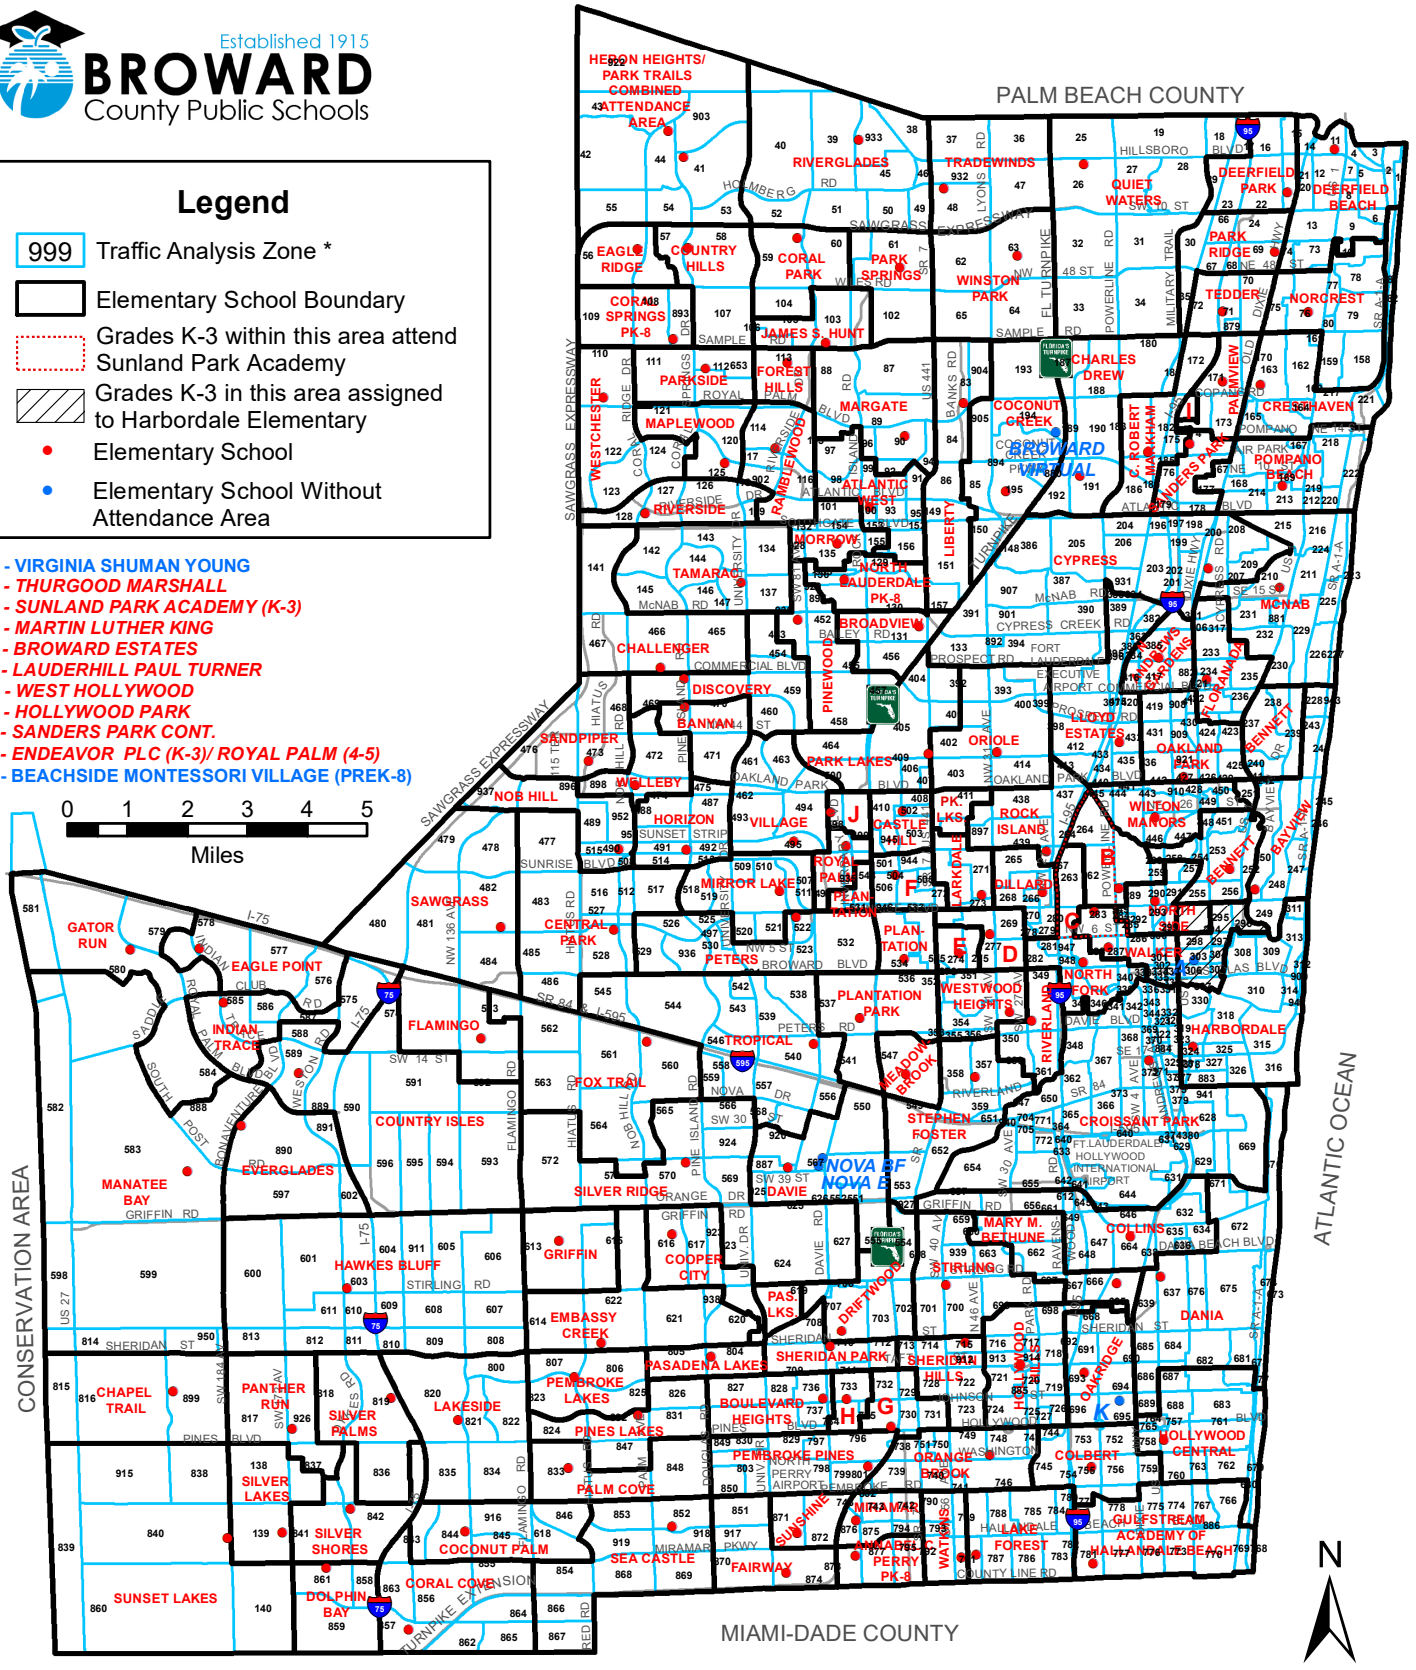

2018/19 ELEMENTARY SCHOOL BOUNDARIES

Traffic Analysis Zones

Legend

- 999 Traffic Analysis Zone *
- Elementary School Boundary
- Grades K-3 within this area attend Sunland Park Academy
- Grades K-3 in this area assigned to Harbordale Elementary
- Elementary School
- Elementary School Without Attendance Area

- A - VIRGINIA SHUMAN YOUNG
- B - THURGOOD MARSHALL
- C - SUNLAND PARK ACADEMY (K-3)
- D - MARTIN LUTHER KING
- E - BROWARD ESTATES
- F - LAUDERHILL PAUL TURNER
- G - WEST HOLLYWOOD
- H - HOLLYWOOD PARK
- I - SANDERS PARK CONT.
- J - ENDEAVOR PLC (K-3)/ROYAL PALM (4-5)
- K - BEACHSIDE MONTESSORI VILLAGE (PREK-8)

* 2012 Traffic Analysis Zone data provided by Broward Metropolitan Planning Organization (MPO)